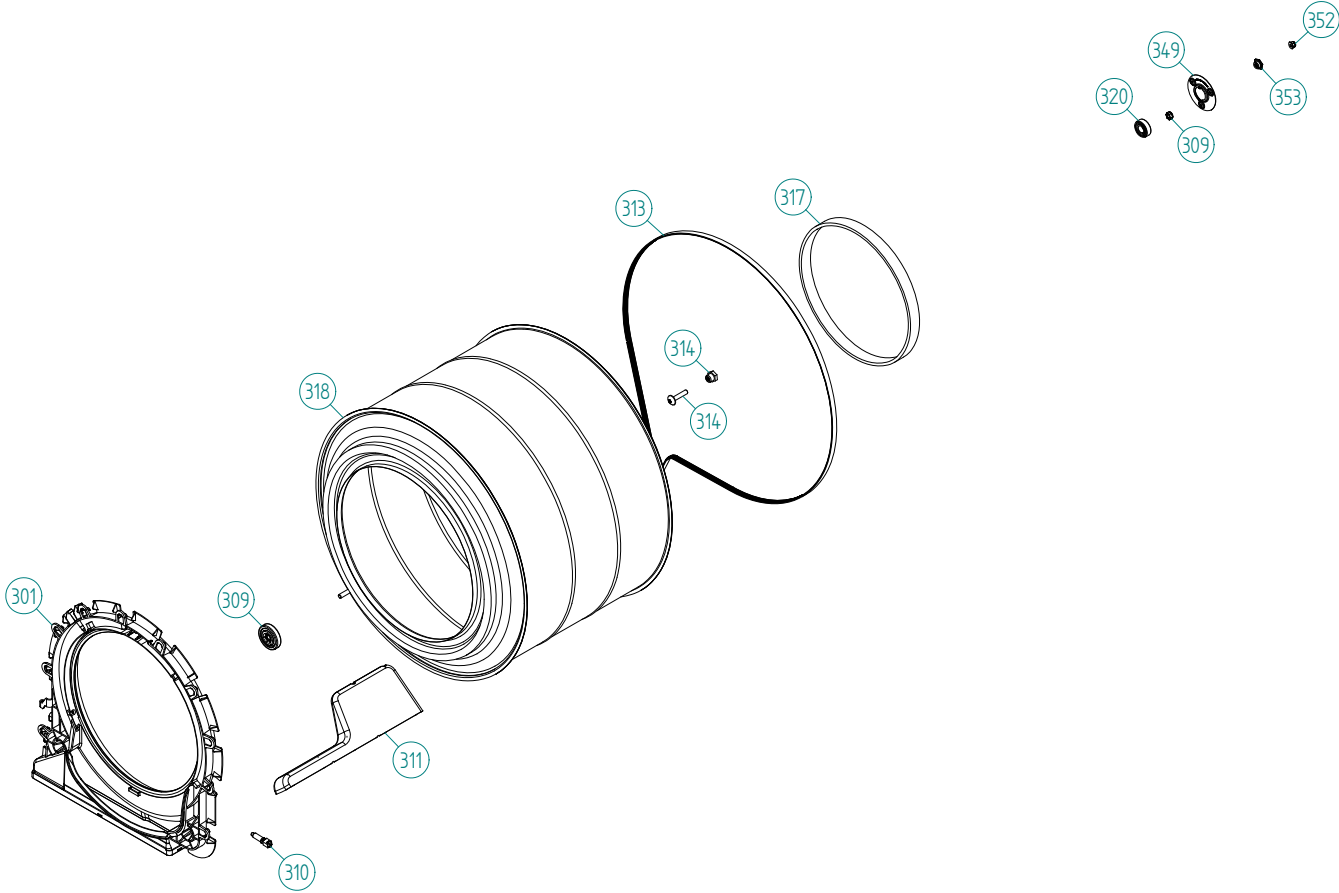

## Spare Parts Catalogue

Tumble dryer

Type: TD70.1

Model: EUDORA HPD 7 AT White

Prod. No: 330607100

September 28th 2012

**Asko Cylinda AB/After Sales**

Box 344 Axvallagatan 3 SE-532 24 SKARA

## Cylinder and related parts

### Eudora, EUDORA HPD 7 AT - White (TD70.1)

Pos	Spare part No.	Description	Qty	Comment
301	8801494	FRONTFRAME CPL. TD70 INCL.SEAL	1 Pc's	
301-a	8901971	SCREW C1-PTK 35X14 WN1453 T15	4 Pc's	
309	8093182	SUPPORT WHEEL INT. BALL BEAR.	2 Pc's	
309-a	8901337	WASHER BRB 8,4X16 HB 200 GALV	2 Pc's	
309-b	8901193	NUT LOC-KING 8 BH8 GALV	2 Pc's	
309-c	8901031	SCREW BUFO 8.8 8X40 GALV	2 Pc's	
310	8083344	THERMISTOR TD	1 Pc's	
311	8052589-49	PADDLE TD	2 Pc's	
311-a	8902099	SCREW PTK 50X14 WN1452 FZB T20	5 Pc's	
313	8082133	BELT DRYER TD70	1 Pc's	
314	8082453	BEARING BUSHING SHORT	1 Pc's	
314-a	8088429	SCREW M8 A4 T40	1 Pc's	
317	8083190	FELTSEALING REAR W. FOAM	1 Pc's	
318	8091023-R	CYLINDER COMPL. TD	1 Pc's	
320	8004439	BALL BEARING SKF 6202-2Z/C3Q66	1 Pc's	
349	8082126	BEARING BRACKET	1 Pc's	
349-a	8902362	SCREW RTK ST 4,2X9,5 FZB WAX.	3 Pc's	
352	8902365	FLANGE NUT DIN6926 KL.8 M6 FZB	1 Pc's	
353	8082464	NUT BEARING LOCK	1 Pc's	

## Outer casing