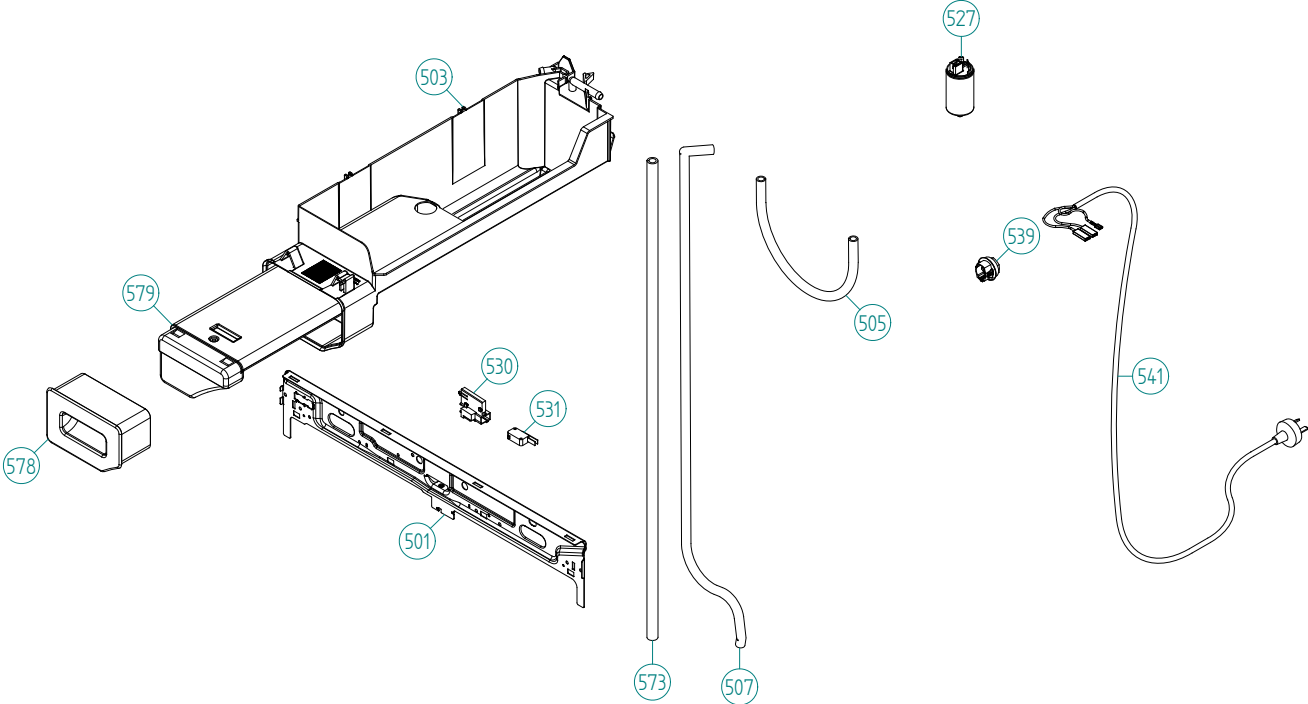

## Spare Parts Catalogue

Tumble dryer

Type: TD70.1

Model: EUDORA HPD 7 AT White

Prod. No: 330607100

September 28th 2012

**Asko Cylinda AB/After Sales**

Box 344 Axvallagatan 3 SE-532 24 SKARA

## Cylinder and related parts

### Eudora, EUDORA HPD 7 AT - White (TD70.1)

Pos	Spare part No.	Description	Qty	Comment
301	8801494	FRONTFRAME CPL. TD70 INCL.SEAL	1 Pc's	
301-a	8901971	SCREW C1-PTK 35X14 WN1453 T15	4 Pc's	
309	8093182	SUPPORT WHEEL INT. BALL BEAR.	2 Pc's	
309-a	8901337	WASHER BRB 8,4X16 HB 200 GALV	2 Pc's	
309-b	8901193	NUT LOC-KING 8 BH8 GALV	2 Pc's	
309-c	8901031	SCREW BUFO 8.8 8X40 GALV	2 Pc's	
310	8083344	THERMISTOR TD	1 Pc's	
311	8052589-49	PADDLE TD	2 Pc's	
311-a	8902099	SCREW PTK 50X14 WN1452 FZB T20	5 Pc's	
313	8082133	BELT DRYER TD70	1 Pc's	
314	8082453	BEARING BUSHING SHORT	1 Pc's	
314-a	8088429	SCREW M8 A4 T40	1 Pc's	
317	8083190	FELTSEALING REAR W. FOAM	1 Pc's	
318	8091023-R	CYLINDER COMPL. TD	1 Pc's	
320	8004439	BALL BEARING SKF 6202-2Z/C3Q66	1 Pc's	
349	8082126	BEARING BRACKET	1 Pc's	
349-a	8902362	SCREW RTK ST 4,2X9,5 FZB WAX.	3 Pc's	
352	8902365	FLANGE NUT DIN6926 KL.8 M6 FZB	1 Pc's	
353	8082464	NUT BEARING LOCK	1 Pc's	