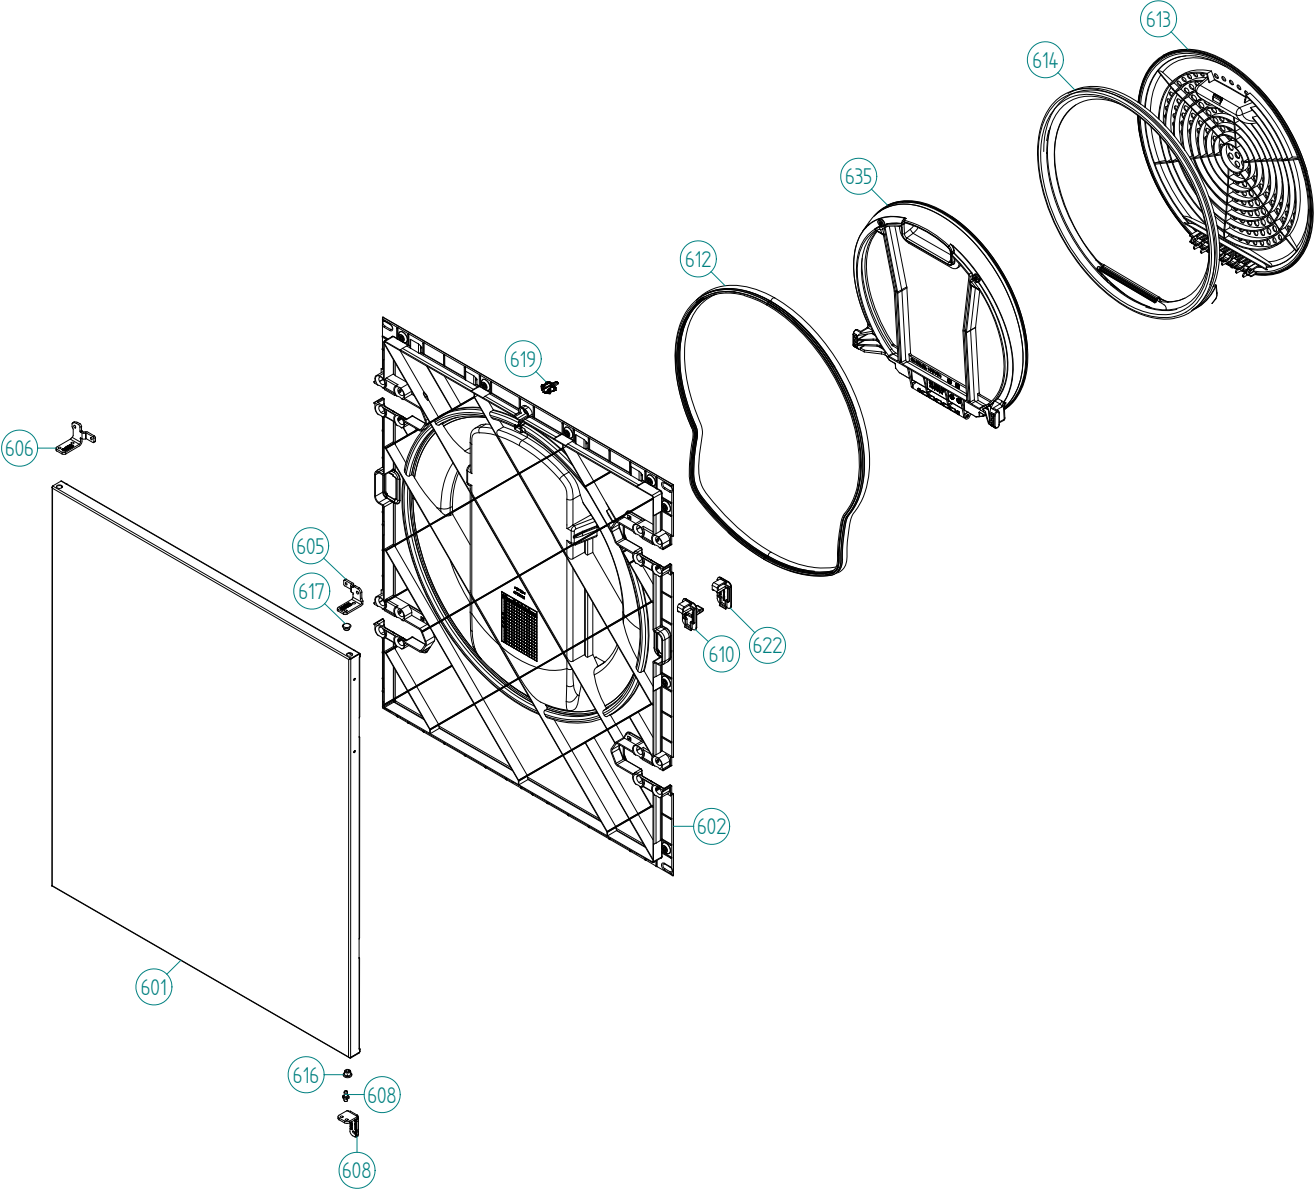

Outer door

Eudora, EUDORA HPD 7 AT - White (TD70.1)

Pos	Spare part No.	Description	Qty	Comment
601	8076033-0	OUTER DOOR	1 Pc's	
601-a	8900352	SCREW RTS ST 4,2X13 FZB TORX/J	6 Pc's	
602	8082111-49	DOOR INNER PART	1 Pc's	
602	8093745-49	DOOR INNER PART	1 Pc's	
605	8077599-0	HINGE UPPER R	1 Pc's	
605-a	8900327	SCREW RTS ST 4,2X13 FZB T20	2 Pc's	
605-b	8901097	SCREW MRT-TT 4X10 FZB T20	1 Pc's	
605-c	8061804	HINGE PIN	1 Pc's	
606	8079489-0	HINGE UPPER L	1 Pc's	
606-a	8900327	SCREW RTS ST 4,2X13 FZB T20	2 Pc's	
606-b	8901097	SCREW MRT-TT 4X10 FZB T20	1 Pc's	
606-c	8061804	HINGE PIN	1 Pc's	
608	8076032-0	HINGE DOOR LOWER	1 Pc's	
608-a	8901097	SCREW MRT-TT 4X10 FZB T20	2 Pc's	
608-b	8061804	HINGE PIN	1 Pc's	
610	8077485-0	LOCK CATCH	1 Pc's	
610	8077485-49	LOCK CATCH	1 Pc's	
612	8087917	SEALING INNER DOOR	1 Pc's	
613	8083220-49	FILTER HOLDER GREY	1 Pc's	
614	8087916	SEALING FILTER HOLDER	1 Pc's	
616	8061865-0	HINGE BEARING WHITE TD20	2 Pc's	
617	8061953-0	PLUG DOOR WHITE TD20	1 Pc's	
619	8077488-49	DOOR PIN	1 Pc's	
619	8077488-0	DOOR PIN	1 Pc's	
622	8076079-49	COVER FOR LOCK/LOCK HOOK	1 Pc's	
622	8076079-0	COVER FOR LOCK/LOCK HOOK	1 Pc's	
635	8801511	LINT FILTER COMPL. TD70	1 Pc's