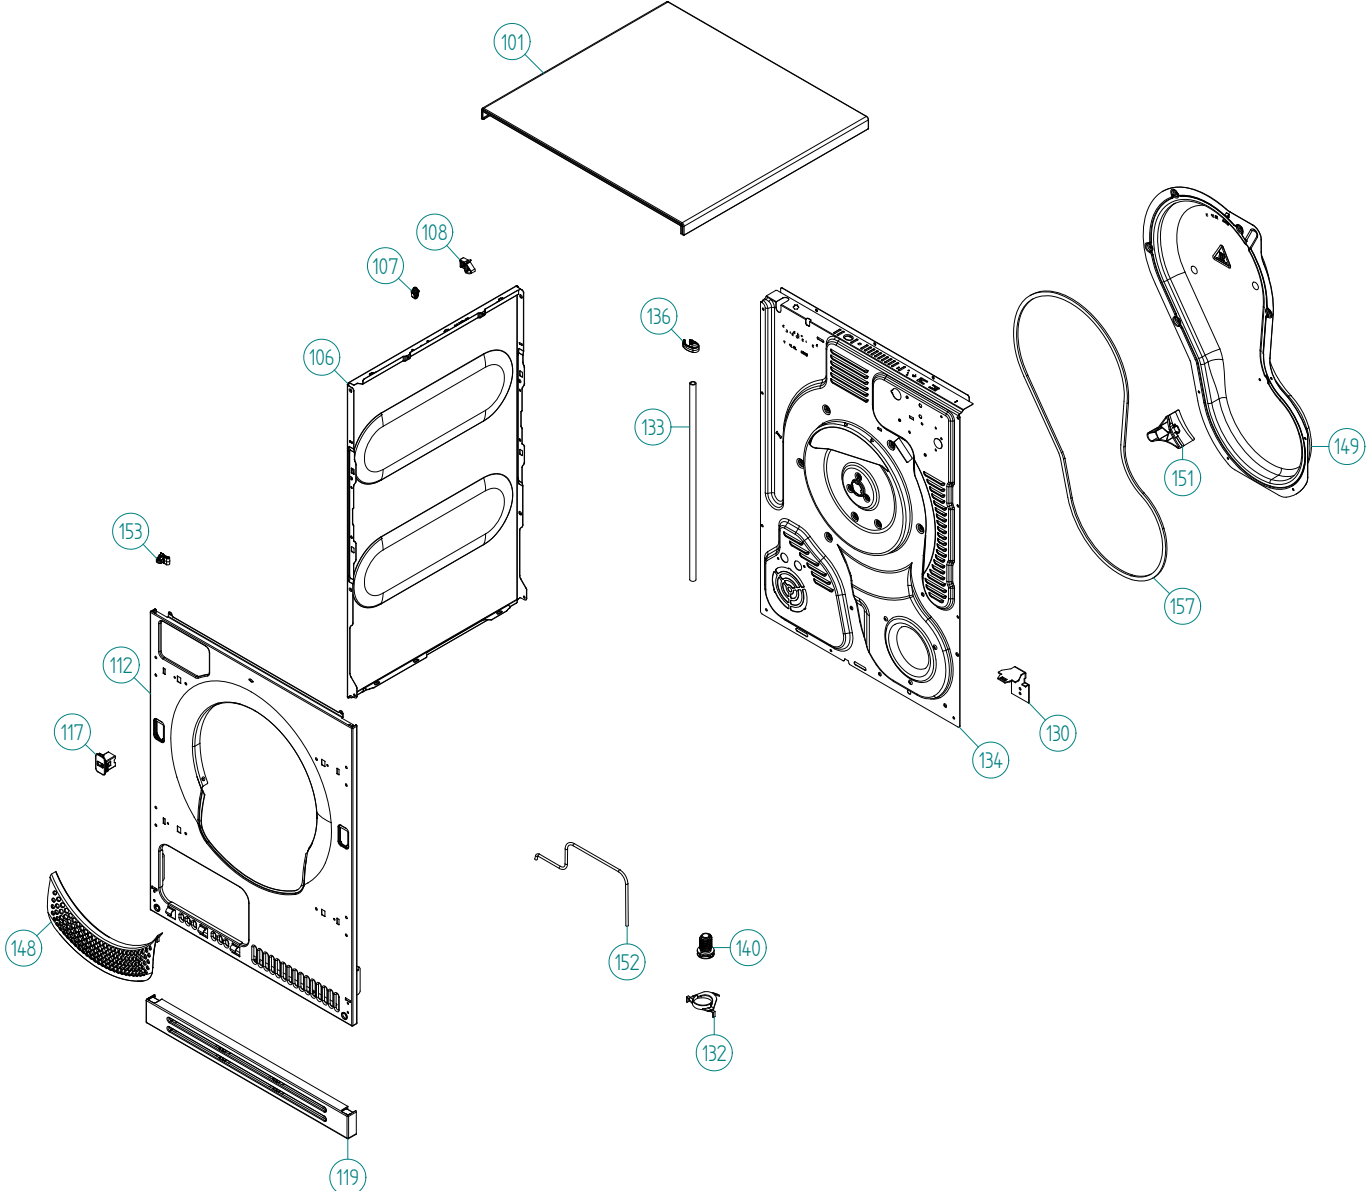

Outer casing

Eudora, EUDORA HPD 7 AT - White (TD70.1)

Pos	Spare part No.	Description	Qty	Comment
101	8061817-0	TOP COVER WHITE	1 Pc's	
101-a	8900338	SCREW RTK ST 4,2X9,5 FZB WAX.	3 Pc's	
101-b	8901413	LOCK WASHER AZ 4,3 GALV	2 Pc's	
106	8082134-0	SIDE PANEL WHITE	2 Pc's	
106-a	8902087	SCREW PTK 40X14 WN1452 FZB T20	2 Pc's	
107	8061763	GUIDE FRONT PLATE/TOP COVER	3 Pc's	
108	8061916	CABLE HOLDER WMD20 UL4	2 Pc's	
112	8082109-GH-0	FRONT PANEL TD70 WHITE	1 Pc's	
112-a	8902087	SCREW PTK 40X14 WN1452 FZB T20	2 Pc's	
112-b	8902362	SCREW RTK ST 4,2X9,5 FZB WAX.	1 Pc's	
117	8093526-0	LOCK PUSH/PUSH	1 Pc's	
119	8077511-0	PLINTH CONDENSER	1 Pc's	
130	8053980	TIP GUARD SURFACE CONDITIONED	1 Pc's	
130-a	8900327	SCREW RTS ST 4,2X13 FZB T20	1 Pc's	
132	8064114	CUP SELF ADHESIVE,IN BAG(2pcs)	1 Pc's	
133	8054733	RUBBER HOSE 9X13X2000	1 Pc's	
134	8082112-B	REAR PANEL	1 Pc's	
134-a	8901971	SCREW C1-PTK 35X14 WN1453 T15	2 Pc's	
134-b	8902362	SCREW RTK ST 4,2X9,5 FZB WAX.	6 Pc's	
134-c	8902087	SCREW PTK 40X14 WN1452 FZB T20	3 Pc's	
136	8082459	HOSE CLIP	1 Pc's	
140	8082296	PLASTIC FOOT	4 Pc's	
148	8093232-0	DECORE COVER FRONT FRAME WHITE	1 Pc's	
149	8082113-B	PANEL REAR COVER	1 Pc's	
149-a	8902362	SCREW RTK ST 4,2X9,5 FZB WAX.	10 Pc's	
151	8082114	INSERT REAR COVER	1 Pc's	
152	8090337	SEALING FRONT PANEL-EXT.INLET	1 Pc's	
153	8083205	SNAP-IN BRACKET FRONT PANEL	4 Pc's	
157	8094101	SEALING STRIP W. ADHESIVE 5X9	2 Pc's