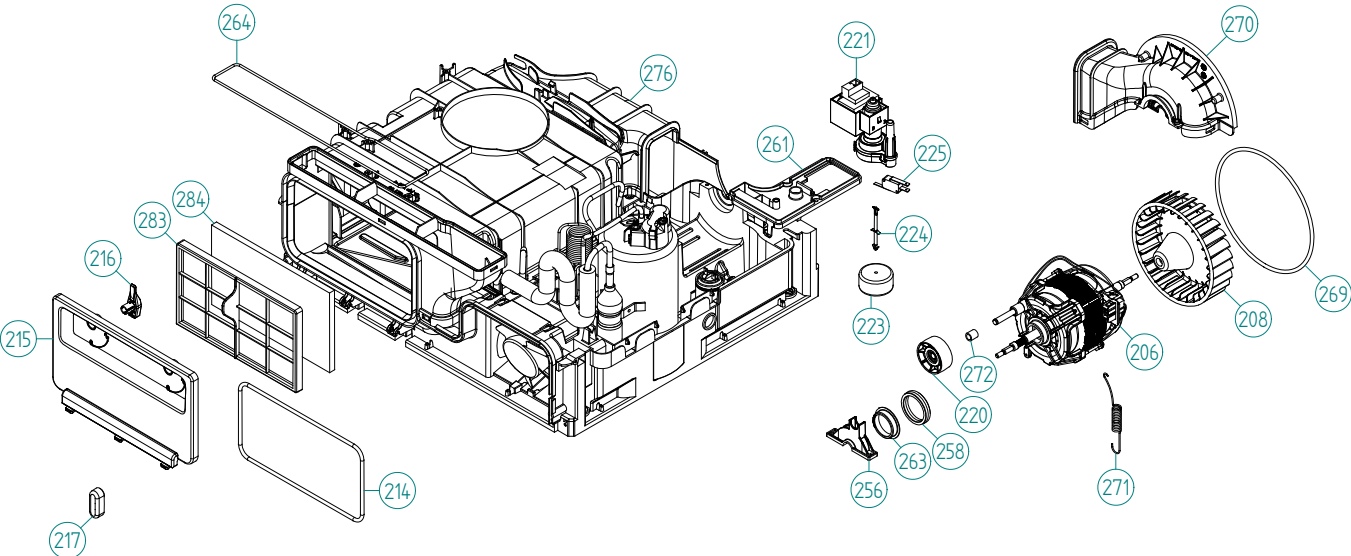

Lower session

Eudora, EUDORA HPD 7 AT - White (TD70.1)

Pos	Spare part No.	Description	Qty	Comment
206	8083915	MOTOR 50HZ	1 Pc's	
208	8083924	FAN WHEEL INTERNAL HP UL4	1 Pc's	
214	8082108	SEALING CONDENSER LID	1 Pc's	
215	8082107-0	CONDENSER LID WHITE	1 Pc's	
216	8082121	LOCK CATCH CONDENSER LID	2 Pc's	
217	8077507-49	KNOB CONDENSER LID	2 Pc's	
217-a	8902085	SCREW PT KB40X10 WN1442 RFS	2 Pc's	
220	8091899	TENSION WHEEL EMBEDDED BEARING	1 Pc's	
221	8801427	COND. WATERPUMP COMPL. 50HZ	1 Pc's	
223	8053056	FLOAT	1 Pc's	
224	8091858	FLOAT PIN TD70	1 Pc's	
225	8076103	MICROSWITCH FLOAT TD25	1 Pc's	
256	8082454	ENGINE BEARING FITTING	1 Pc's	
256-a	8902087	SCREW PTK 40X14 WN1452 FZB T20	2 Pc's	
258	8082455	RUBBER DAMPER ENGINE BEARING	2 Pc's	
261	8082132	COVER CONDENSATE RESERVOIRE	1 Pc's	
263	8082456	SLIDEER ENGINE BEARING	2 Pc's	
264	8088417	SEALING FRONT FRAME-COVER	1 Pc's	
269	8088416	SEALING FAN HOUSE	1 Pc's	
270	8082310	COVER INNER DUCT UL4	1 Pc's	
270-a	8902087	SCREW PTK 40X14 WN1452 FZB T20	2 Pc's	
271	8082161	BELT TENSIONER SPRING	1 Pc's	
272	8091071	SPACER SLEEVE	1 Pc's	
276	8082122	BASE HP COMPL. 50HZ	1 Pc's	
283	8082462	FILTER FRAME FINE	1 Pc's	
284	8083922	FOAM FILTER HEAT PUMP	1 Pc's