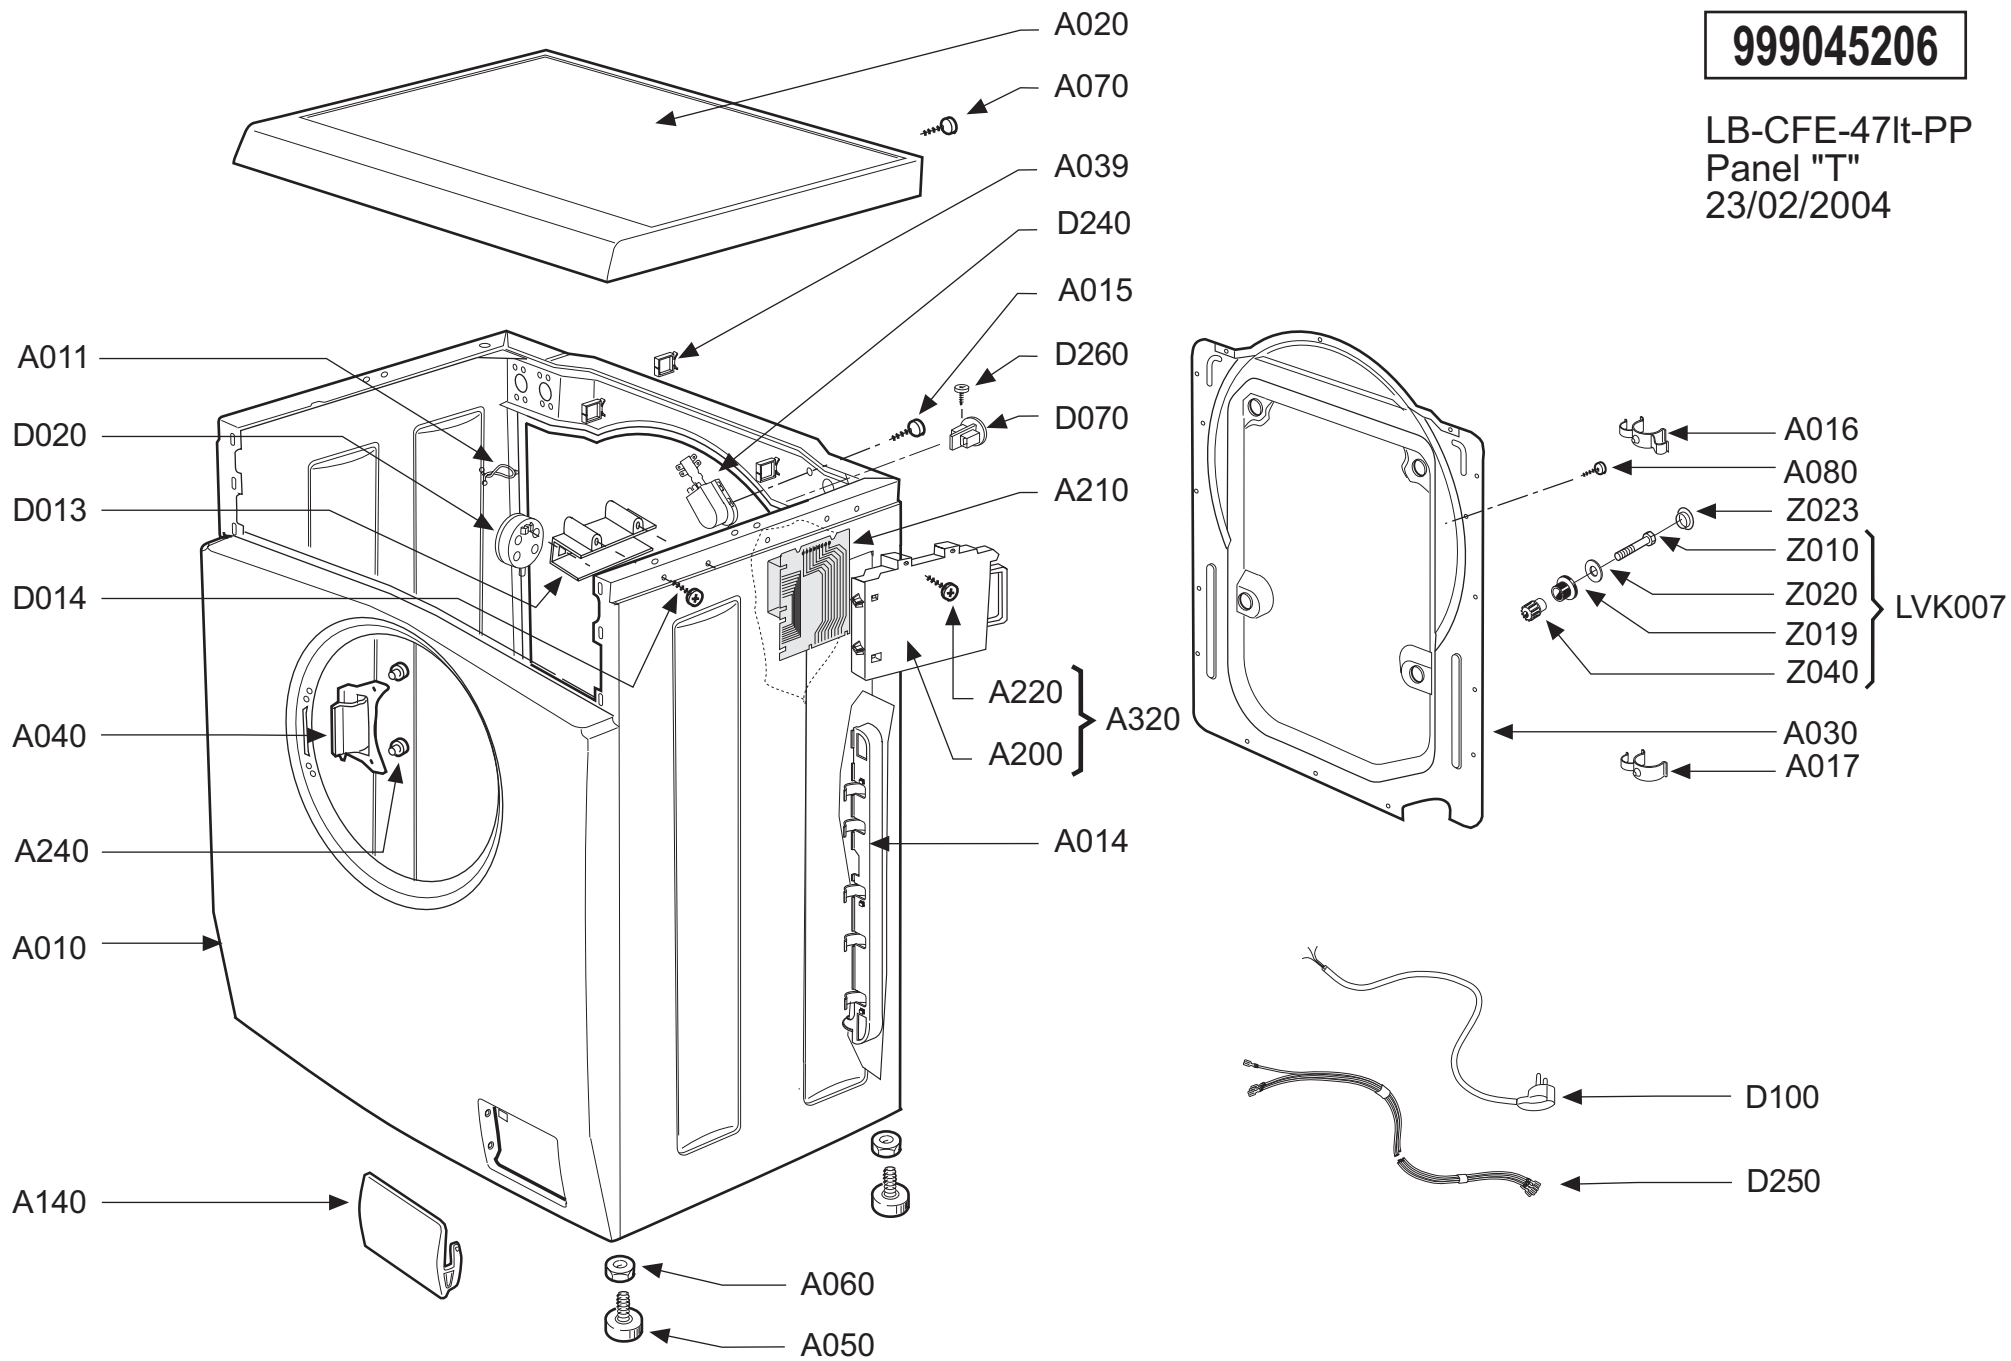

999016121

L.24 12/03/03
L.25
L.26

999043304

LBCF - 2 ELETTROVALVOLE
AF-ELECTRONIC
09/03/2007

999045206

LB-CFE-47lt-PP
Panel "T"
23/02/2004

999045208

CFE with 2 Water Valve
Control panel:
CD-CE-CL-CM-CN-CR
09/03/2007