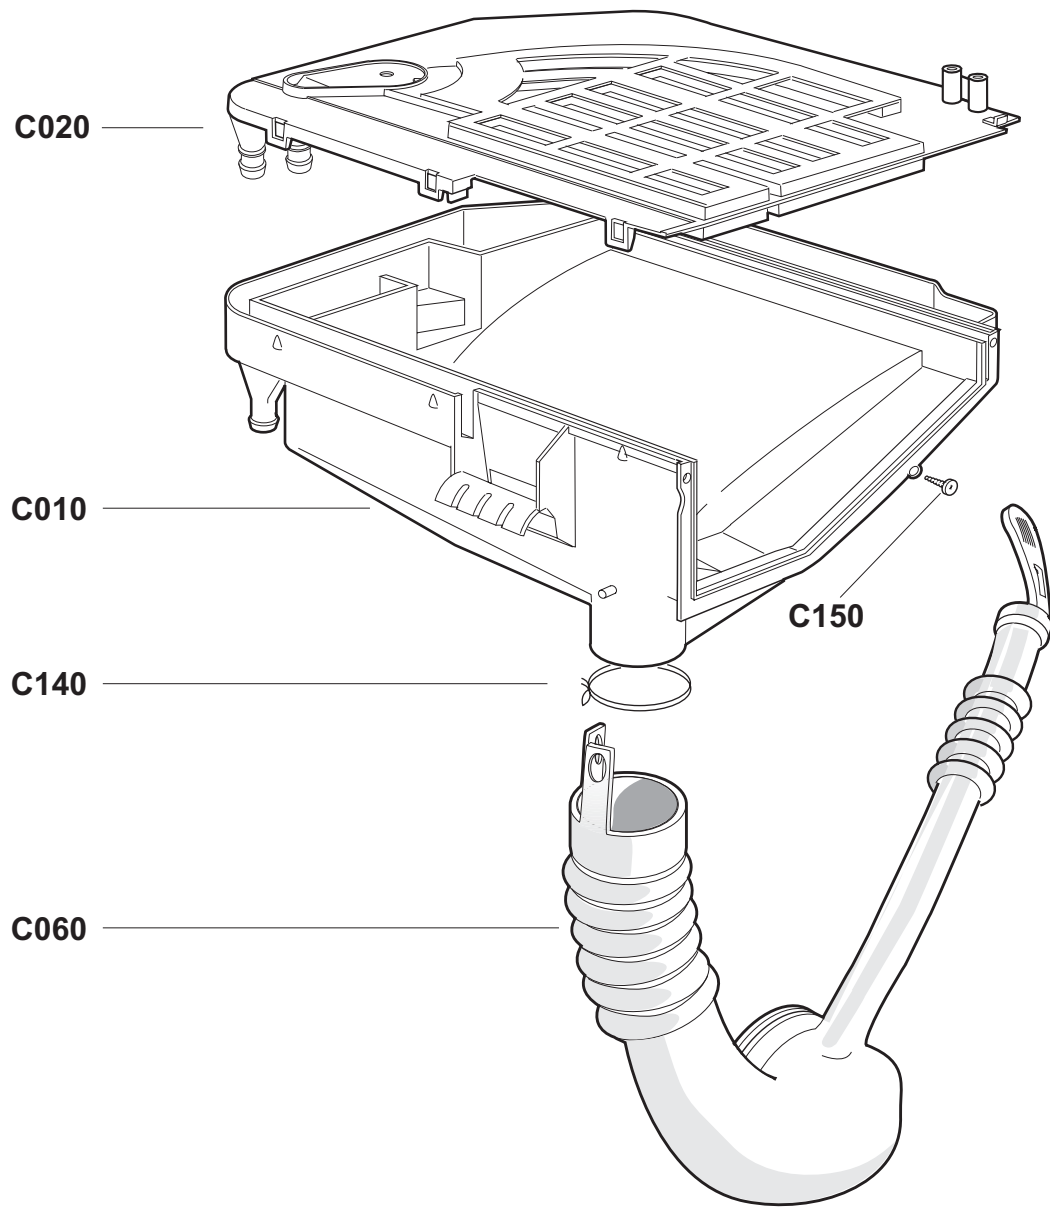

999016121

L.24 12/03/03
L.25
L.26

999043304

LBCF - 2 ELETTROVALVOLE
AF-ELECTRONIC
09/03/2007

999045206

LB-CFE-47lt-PP
Panel "T"
23/02/2004

999045208

CFE with 2 Water Valve
Control panel:
CD-CE-CL-CM-CN-CR
09/03/2007