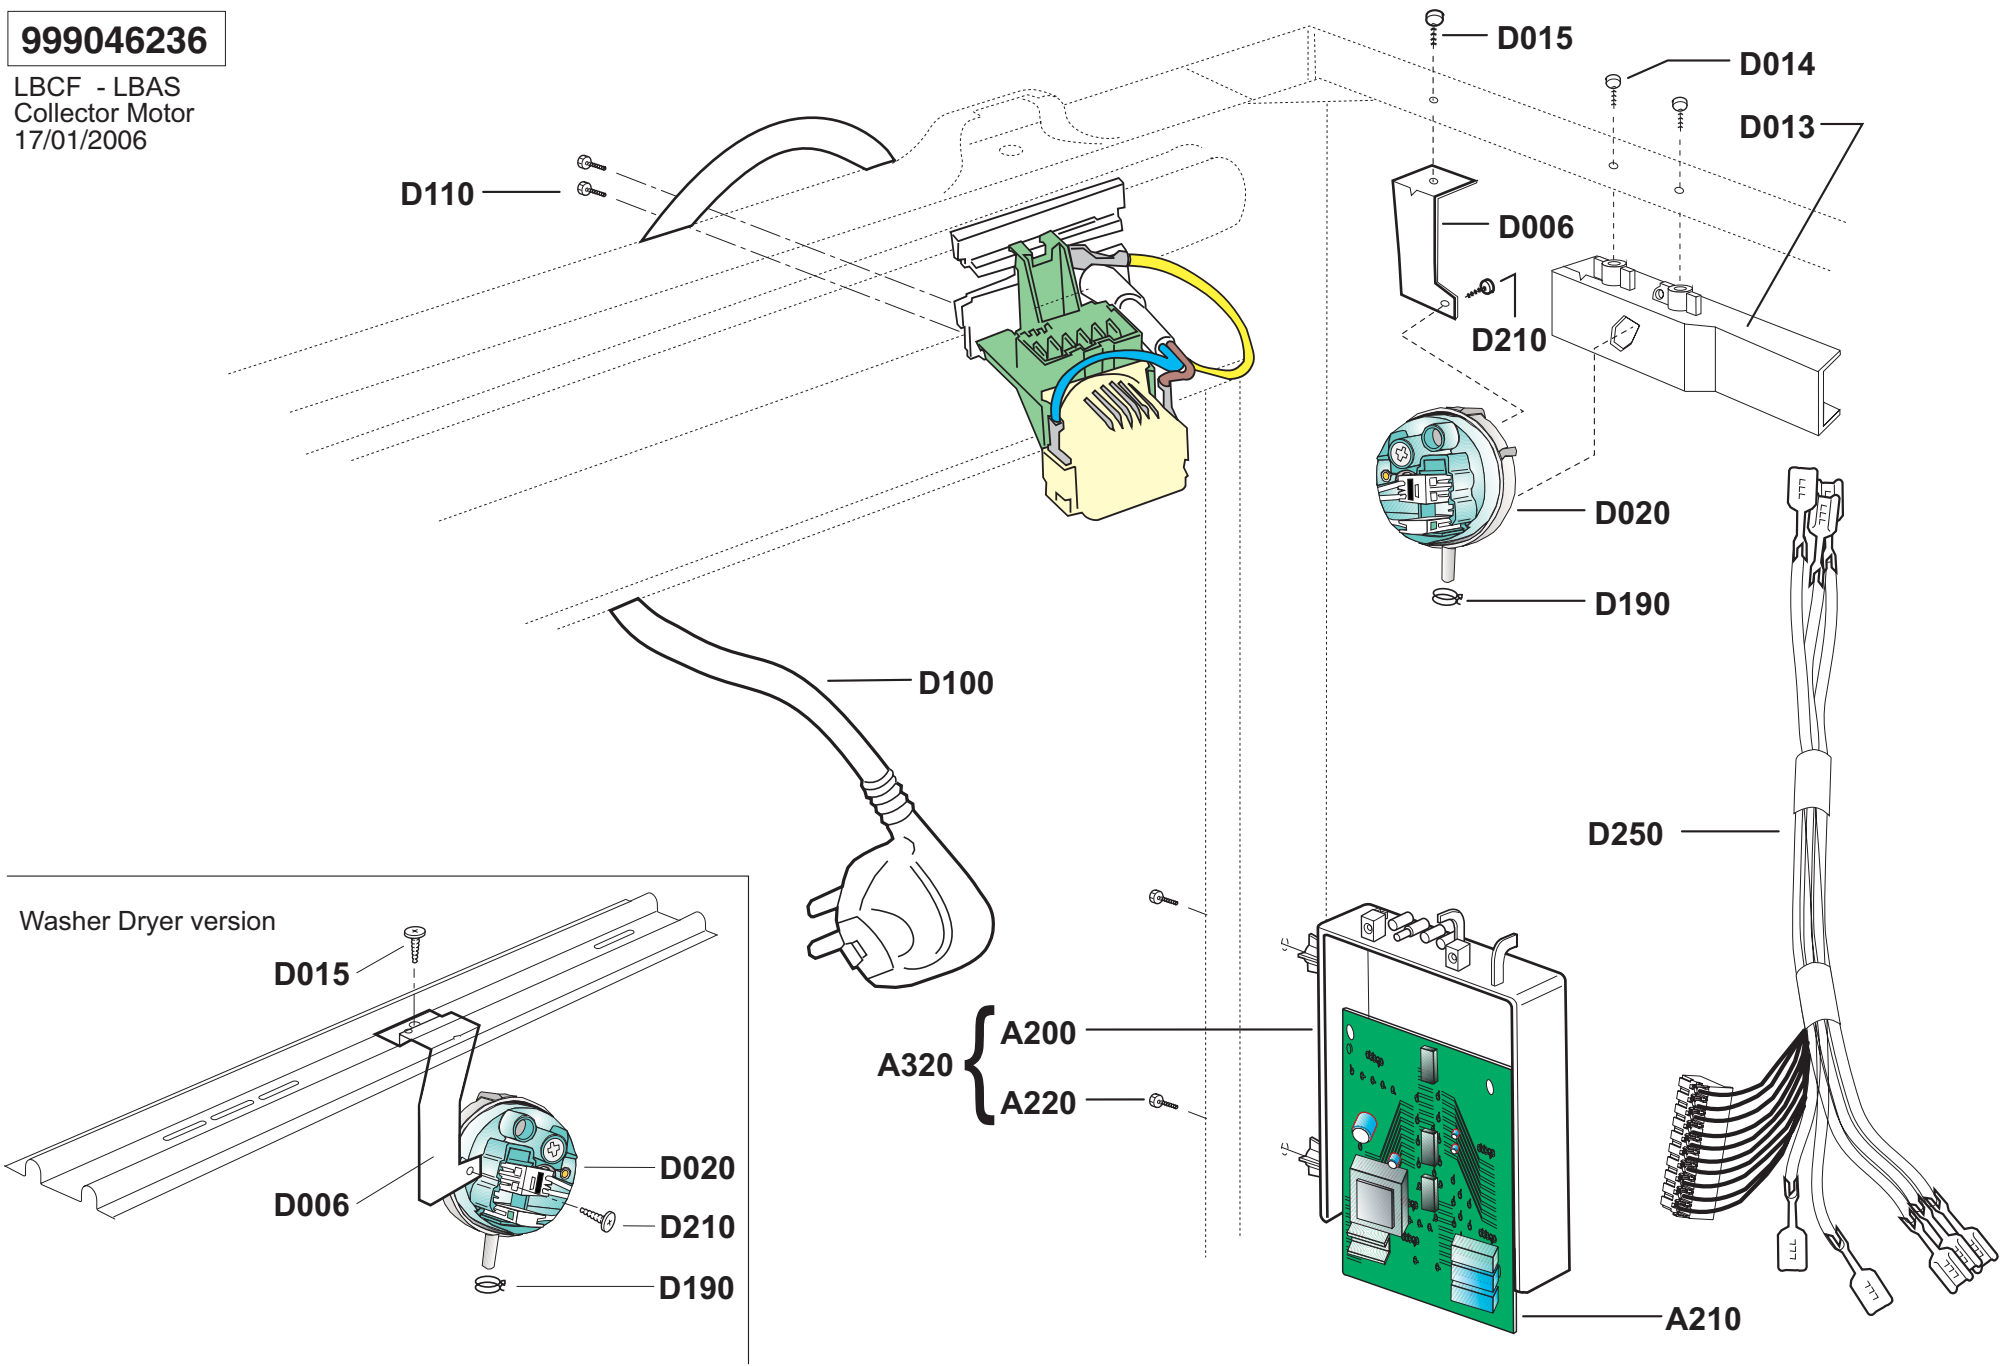

999046236

LBCF - LBAS
Collector Motor
17/01/2006