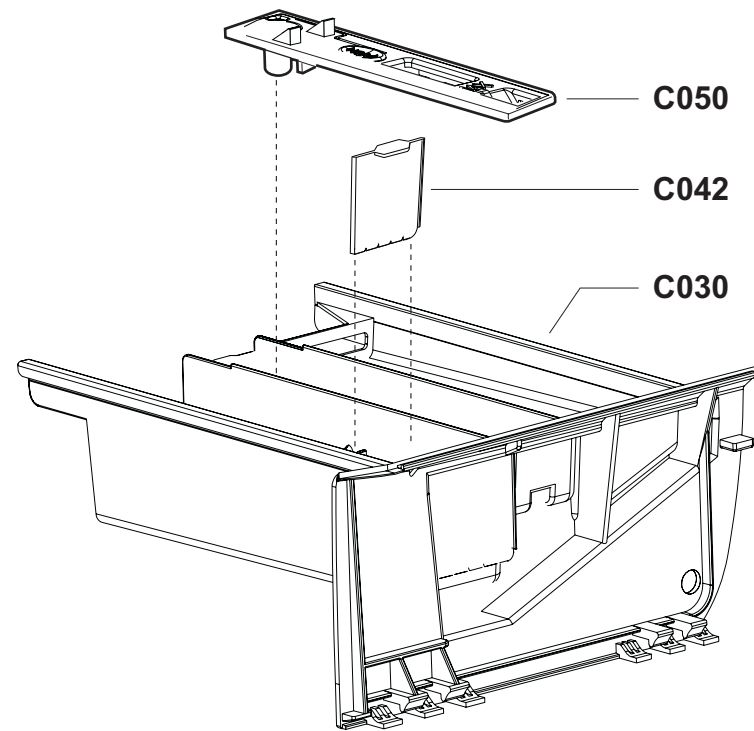

999016121

L.24 12/03/03
L.25
L.26

999043304

LBCF - 2 ELETTROVALVOLE
AF-ELECTRONIC
09/03/2007

999045206

LB-CFE-47lt-PP
Panel "T"
23/02/2004

999045208

CFE with 2 Water Valve
Control panel:
CD-CE-CL-CM-CN-CR
09/03/2007