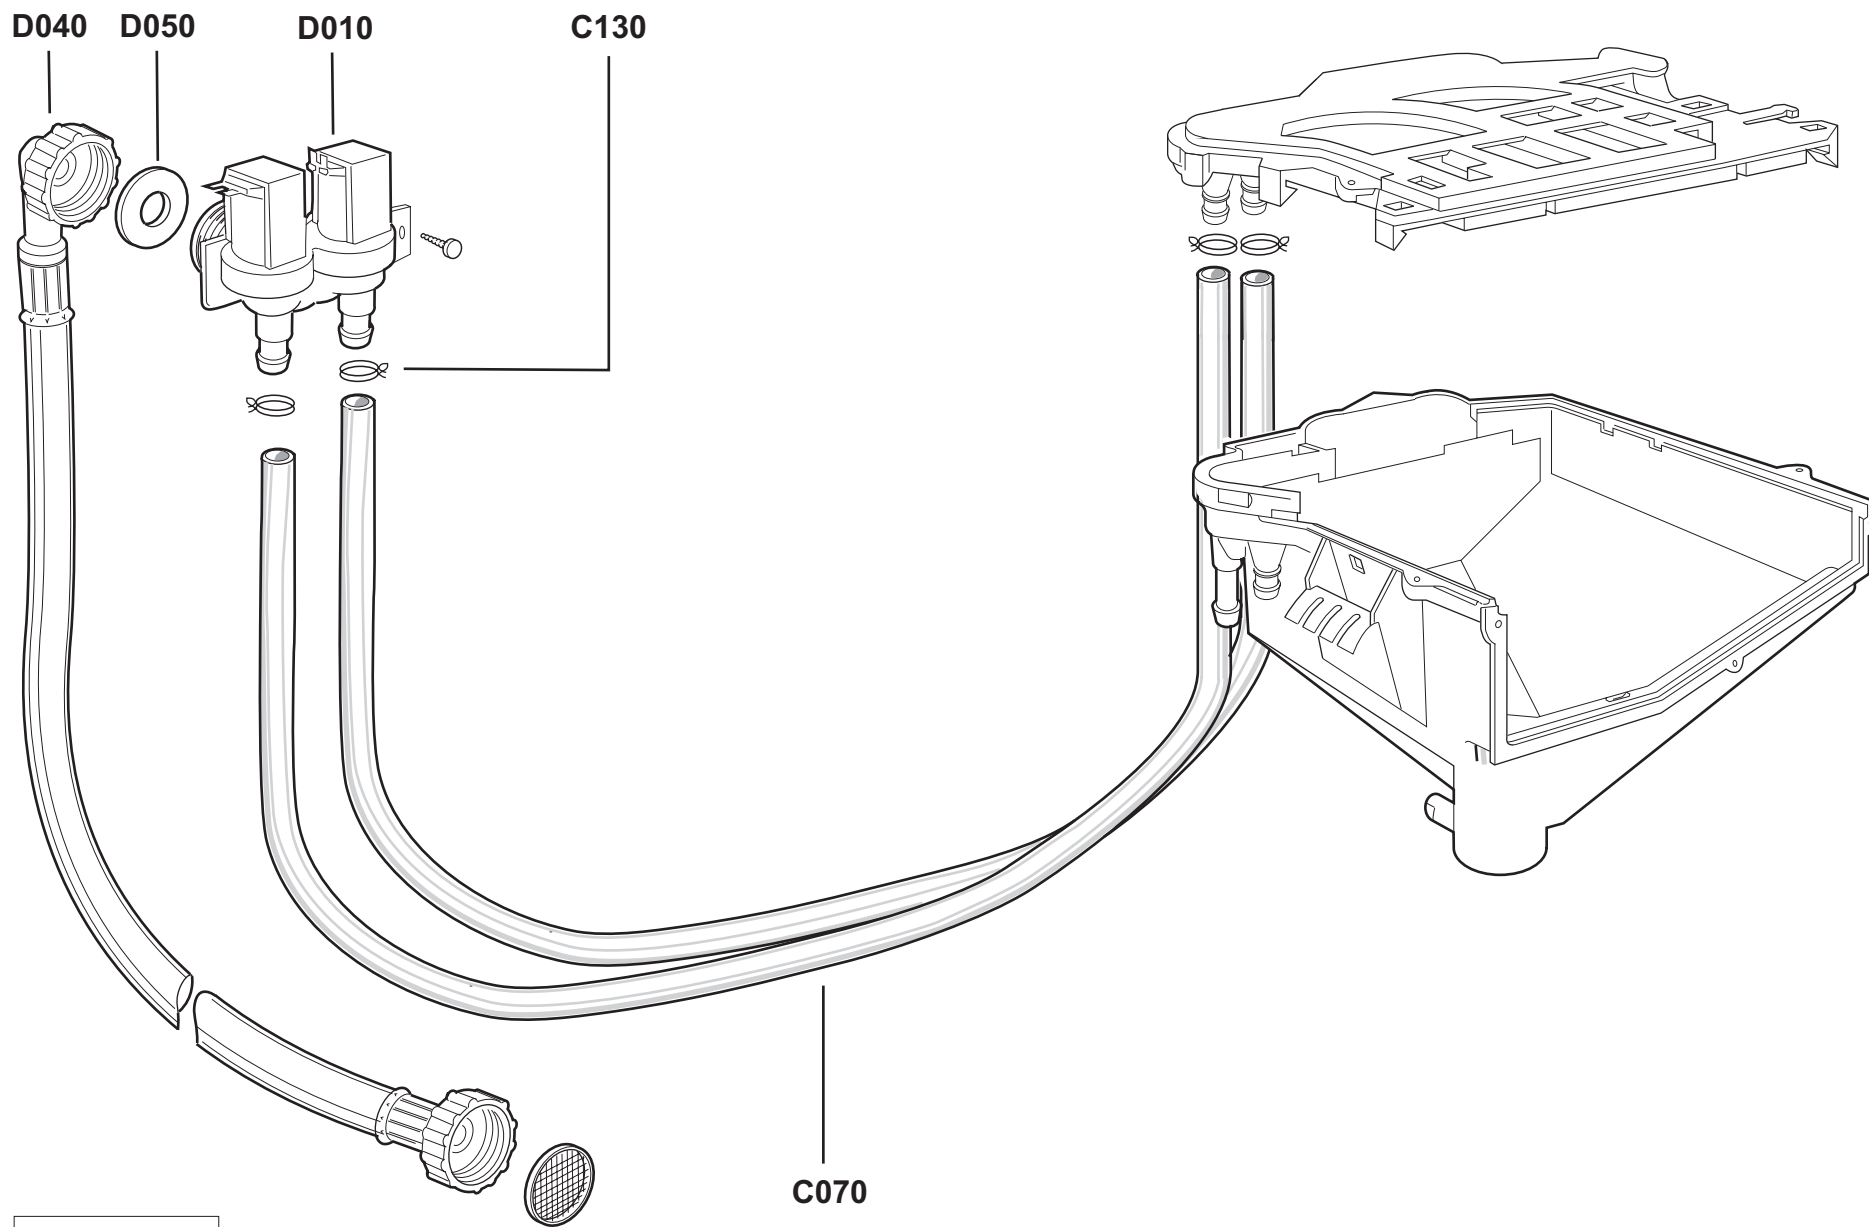

999016121

L.24 12/03/03
L.25
L.26

999043304

LBCF - 2 ELETTROVALVOLE
AF-ELECTRONIC
09/03/2007

999045206

LB-CFE-47lt-PP
Panel "T"
23/02/2004

999045208

CFE with 2 Water Valve
Control panel:
CD-CE-CL-CM-CN-CR
09/03/2007