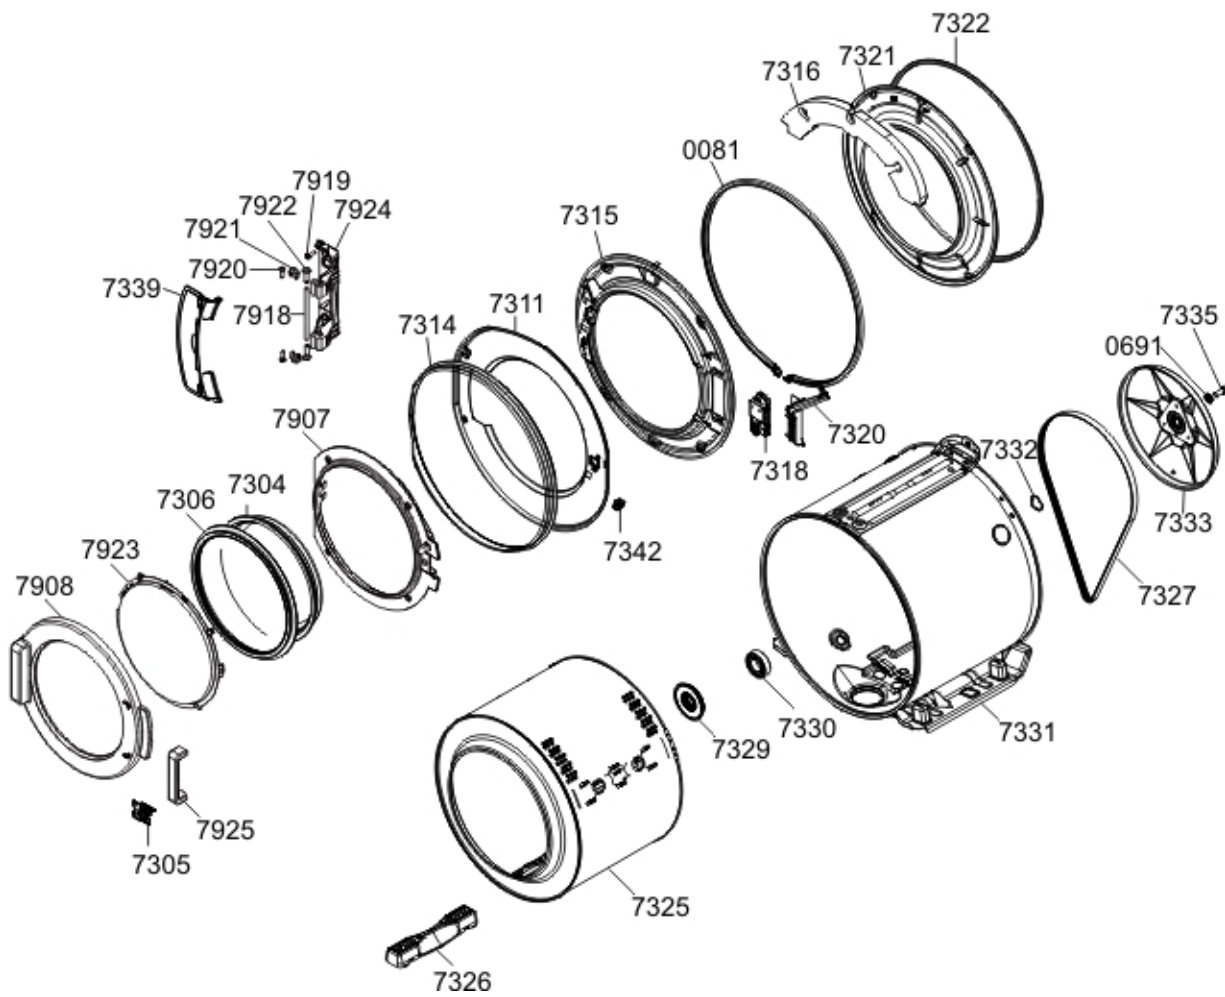

Position	Ident	Spare part description	Quantity	Price/pcs [ ]	Validity	
0081	587333	CLAMP PS-03	1	0		
0691	587646	WASHER 10,5X30X3	1	0		
7304	236769	FRONT GLASS D306X42MM WM2	1	0		
7305	371239	DOOR STUCKER WM-80 S 2502-B	1	0		
7306	415427	DOOR SEAL WM-80.C UL4	1	0		
7311	439189	BLEND TUB WM-80 LA022A KPL	1	0		
7314	415422	GASKET WM-80 S 5502-Y	1	0		
7315	370669	OUTER WALL TUBS WM-80	1	0		
7316	262556	BALANCE WEIGHT 5,1 KG	2	0		
7318	370946	DOOR LOCK WM-80 UL4	1	0		
7320	370663	DOOR LOCK COVER WM-80	1	0		
7321	503244	INNER WALL TUBS WM-70	1	0		
7322	268551	SEALING STRIP FRONT GABLE WM7	1	0