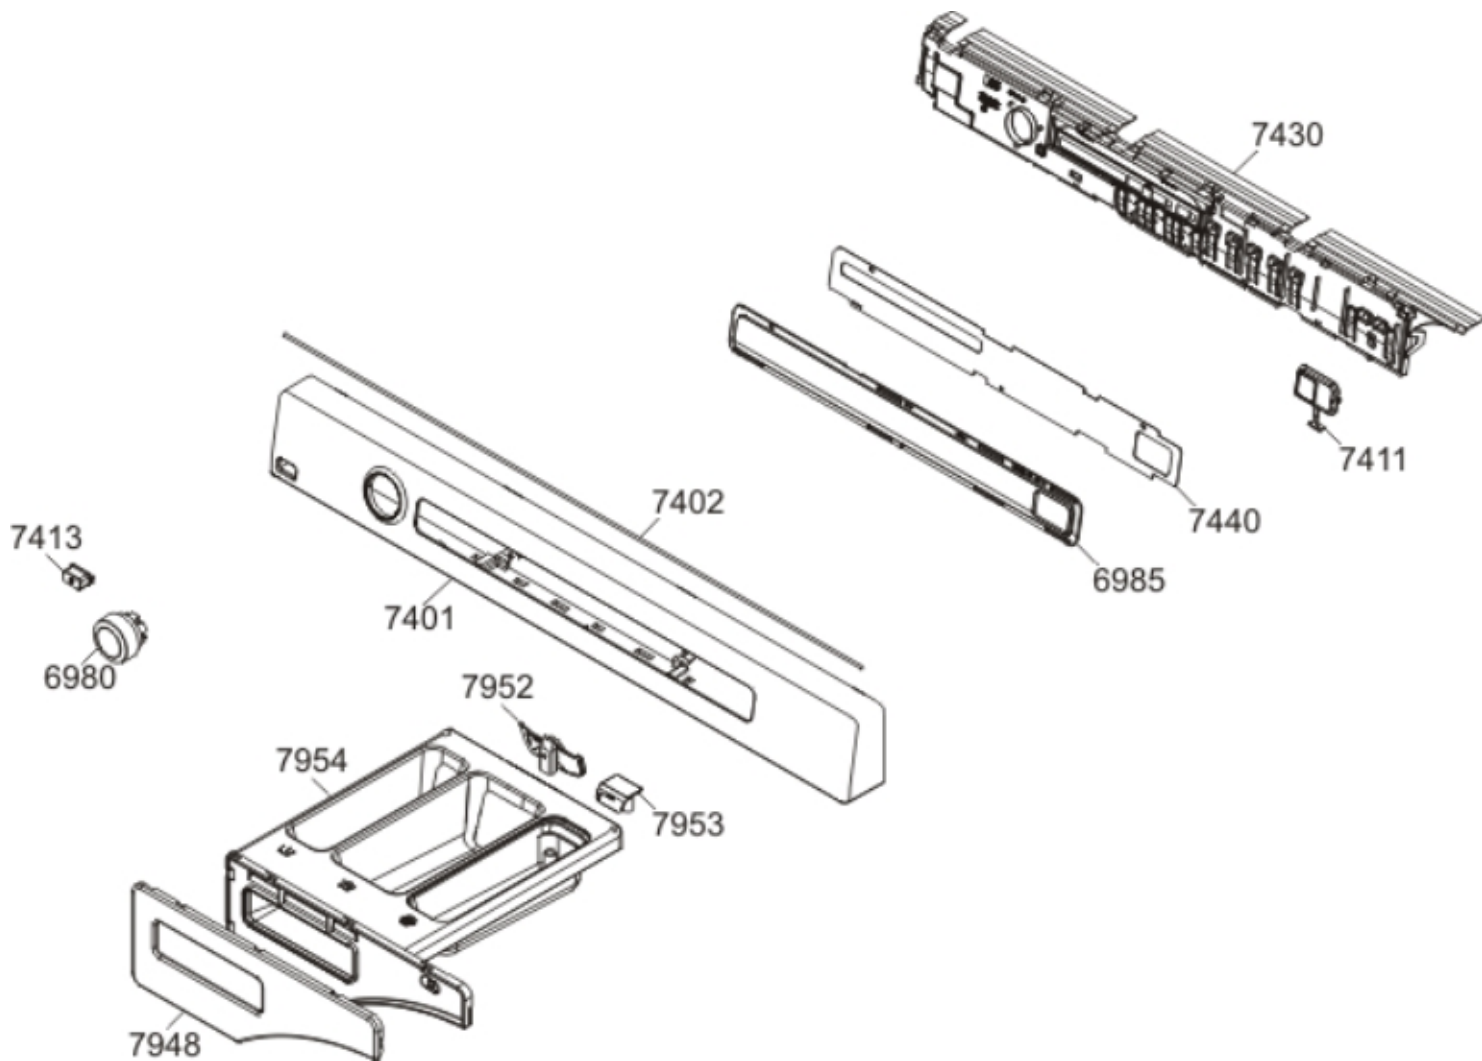

Position	Ident	Spare part description	Quantity	Price/pcs [ ]	Validity	
6411	268573	KNOB	1	0		
6980	269129	KNOB OEM WMD-70.2 LA913	1	0		
6985	414593	DISPLAY PLATE WMD-70.C UL4	1	0		
7401	414394	FRONT PANEL WMD-70.2 LA913	1	0		
7402	266986	GASKET D3,1X570	1	0		
7413	268558	KEY ON/OFF WMD-70.2 LA913 UL4	1	0		
7430	457019	CONTROL UNIT CIM 70.C/-14-8-DP-S02	1	0		
7430	457050	CONTROL UNIT SERVIS WM-70.C-ND	1	0		
7440	269231	LABEL	1	0		
7948	381490	SOAP DISPENSER HANDLE WM-80 LA022S5	1	0		
7952	425670	LIQUID DETERGENT INSERT WM-80	1	0		
7953	425669	SOFTENER INSERT WM-80	1	0		
7954	451932	SOAP DISPENSER DRAWER WM-80 KPL	1	0