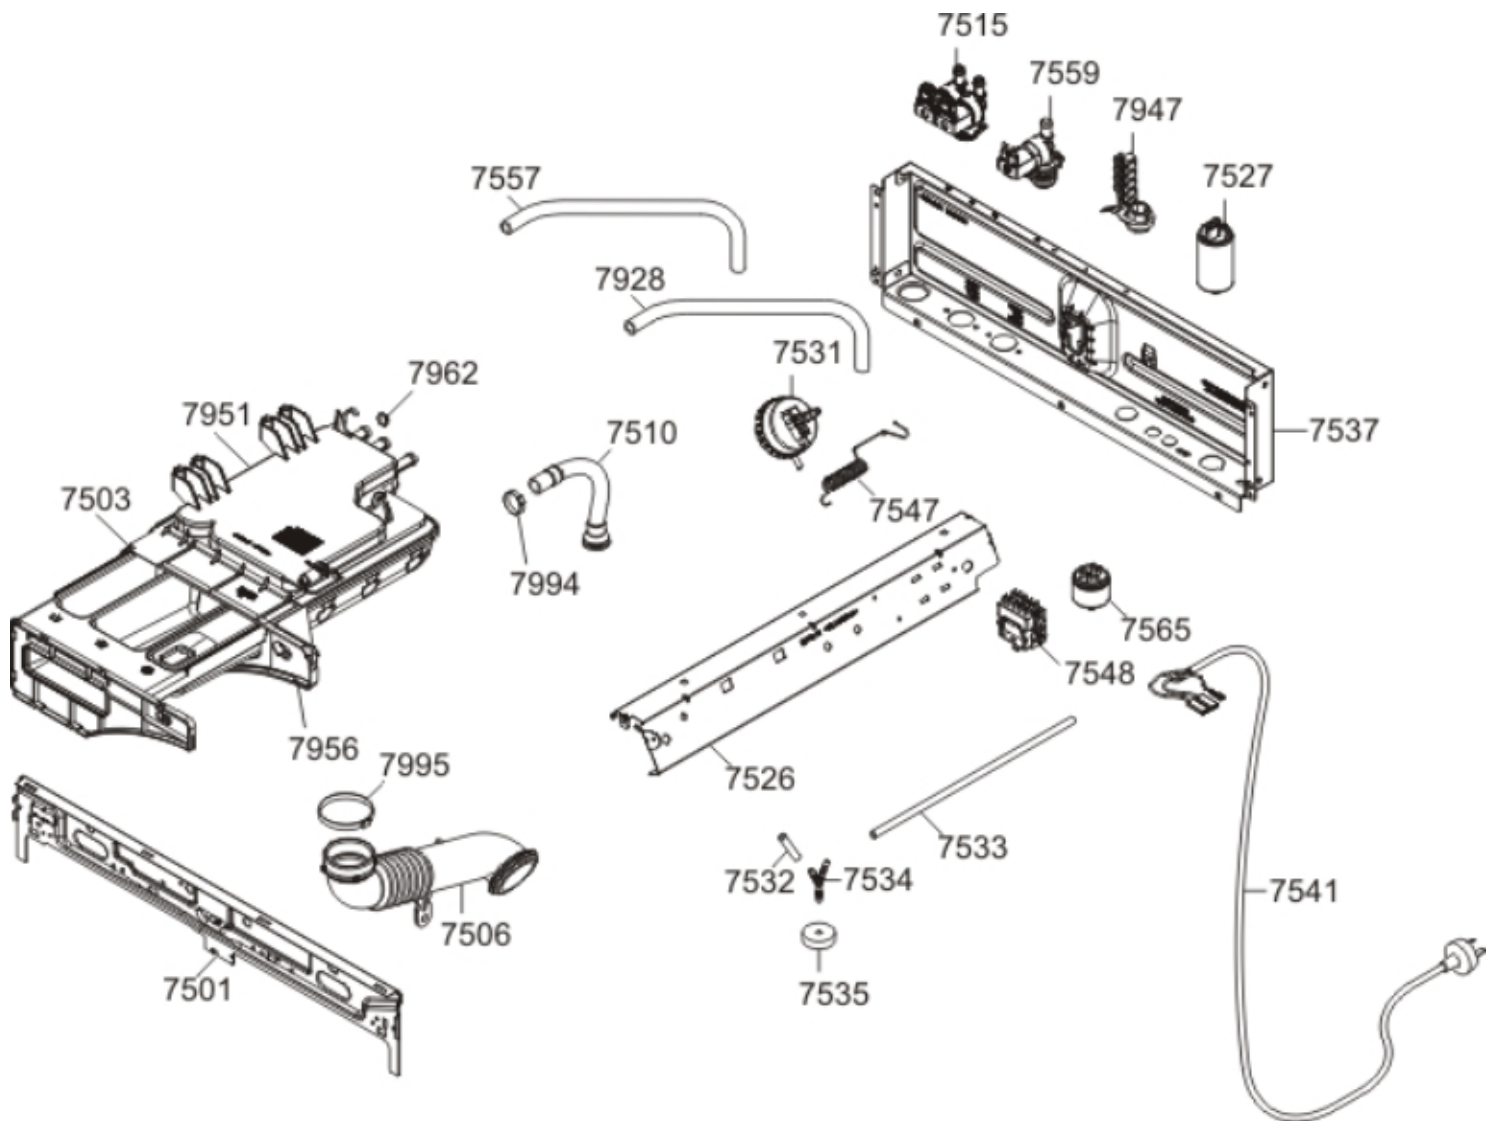

Position	Ident	Spare part description	Quantity	Price/pcs [ ]	Validity	
7501	503200	FRONT PANEL HOLDER WMD-70	1	0		
7503	381466	SOAP DISPENSER KIT WM-80 KPL UL4	1	0		
7506	245603	BELLOWS HOSE INLET WM20	1	0		
7510	427935	HOSE WM-80	1	0		
7515	269514	INLET VALVE 2-WAY	1	0		
7526	503222	EL. COMPONENTS HOLDER WM-70	1	0		
7527	235418	EMC-FILTER WMD-70	1	0		
7531	272252	LEVEL SWITCH	1	0		
7532	503238	HOSE 4,3X7,3 L72 WM-70 UL4	1	0		
7533	503236	HOSE 4,3X7,3 L260 WM-70 UL4	1	0		
7534	414534	TUBE Y WM-70	1	0		
7535	247813	GUARD, LEVELSWITCH HOSE WM20	2	0		
7537	503262	HOLDER-BEHIND L587 WM-70	1	0